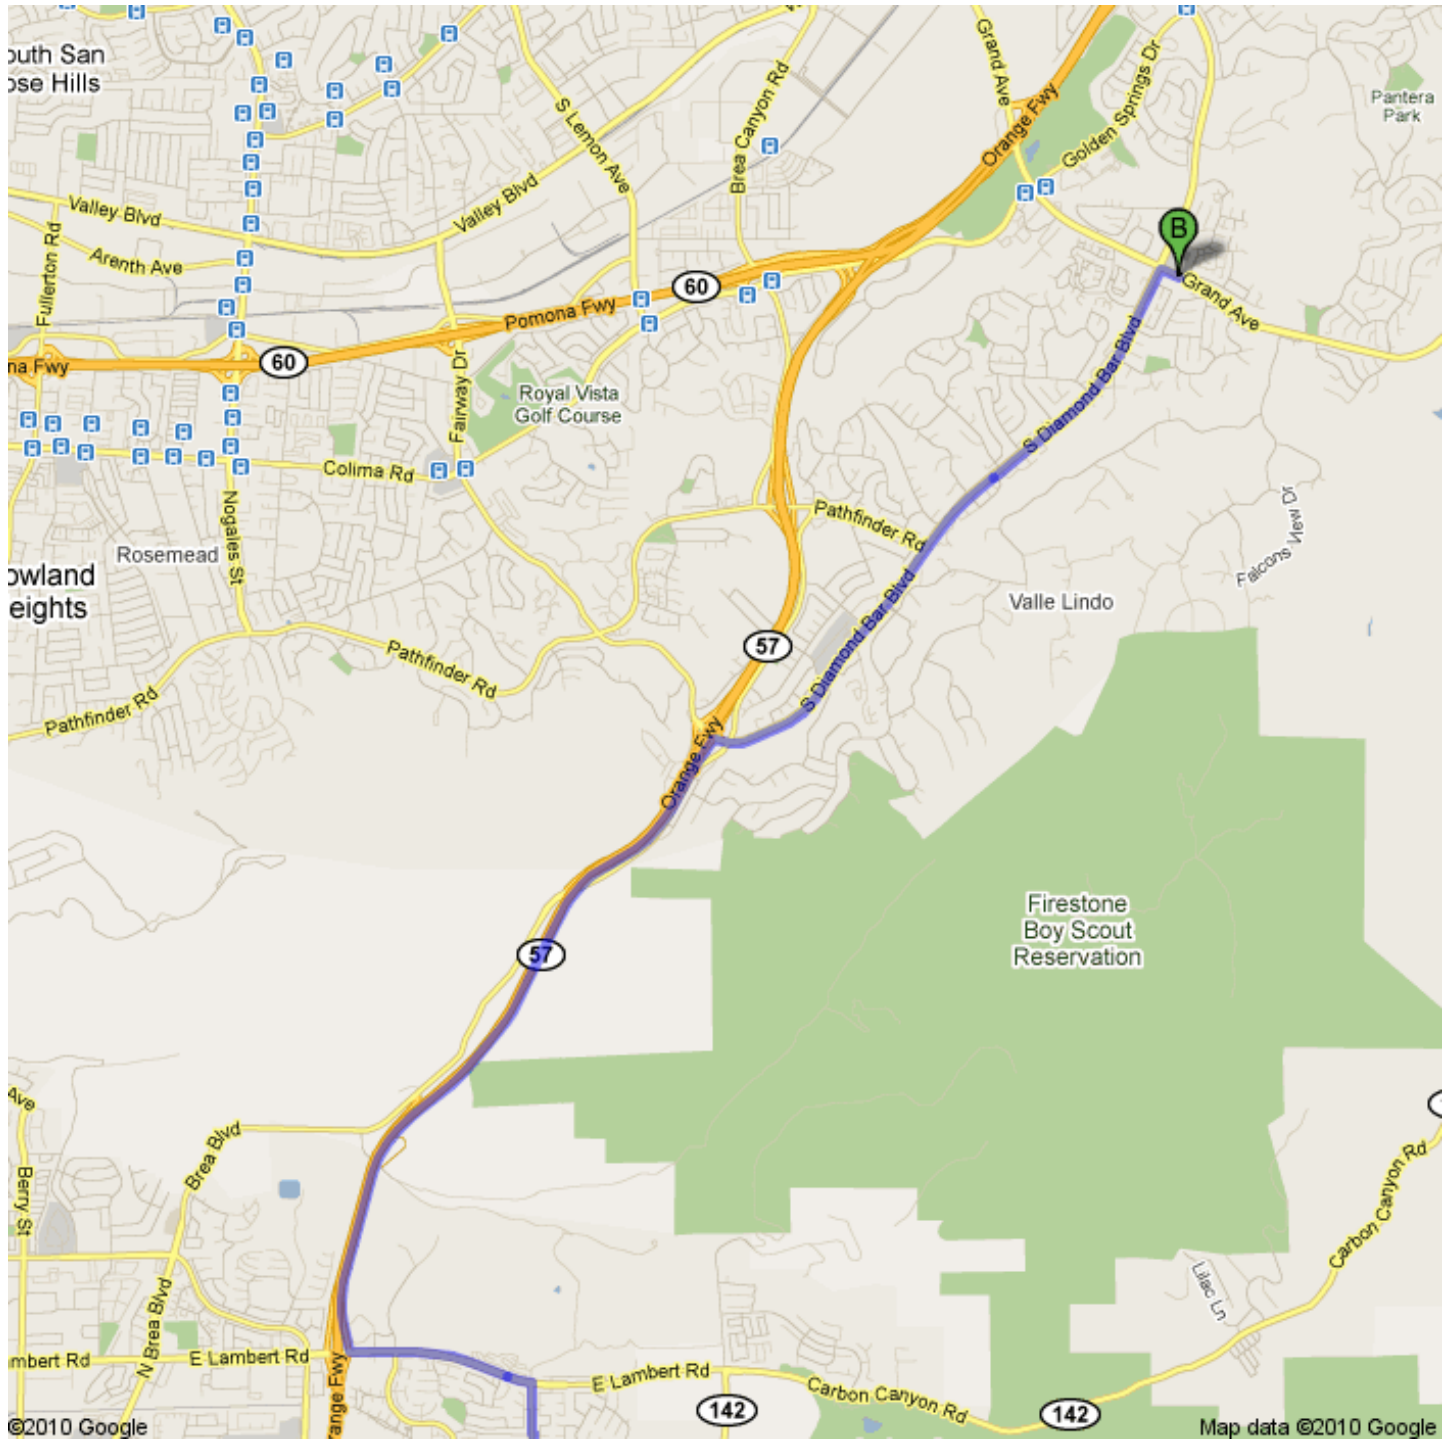

Directions to 1241 Grand Ave, Diamond Bar, CA 91765

15.4 mi – about 32 mins – up to 40 mins in traffic

Save trees. Go green!

Download Google Maps on your phone at google.com/gmm

 4880 Via Del Cerro, Yorba Linda, CA 92887

1. Head **west** on **Via Del Cerro** toward **Vía Del Puente** go 0.2 mi
total 0.2 mi
-  2. Take the 1st **right** onto **Vía Del Puente** go 308 ft
total 0.2 mi
-  3. Turn **left** at **Vía Del Agua** go 161 ft
total 0.3 mi
-  4. Take the 1st **right** onto **Yorba Linda Blvd**
About 8 mins go 3.1 mi
total 3.3 mi
-  5. Turn **right** at **CA-90 E/E Imperial Hwy**
About 7 mins go 3.4 mi
total 6.7 mi
-  6. Turn **right** at **S Kraemer Blvd**
About 2 mins go 0.8 mi
total 7.6 mi
-  7. Turn **left** at **E Lambert Rd**
About 2 mins go 0.9 mi
total 8.5 mi
-  8. Turn **right** to merge onto **CA-57 N/Orange Fwy** toward **Pomona**
About 4 mins go 3.4 mi
total 11.9 mi
-  9. Take exit **14** for **Diamond Bar Blvd** go 0.2 mi
total 12.1 mi
-  10. Turn **right** at **S Diamond Bar Blvd**
About 7 mins go 3.2 mi
total 15.3 mi
-  11. Turn **right** at **Grand Ave**
Destination will be on the right go 0.1 mi
total 15.4 mi

 1241 Grand Ave, Diamond Bar, CA 91765

These directions are for planning purposes only. You may find that construction projects, traffic, weather, or other events may cause conditions to differ from the map results, and you should plan your route accordingly. You must obey all signs or notices regarding your route.

Map data ©2010 Google

Directions weren't right? Please find your route on maps.google.com and click "Report a problem" at the bottom left.